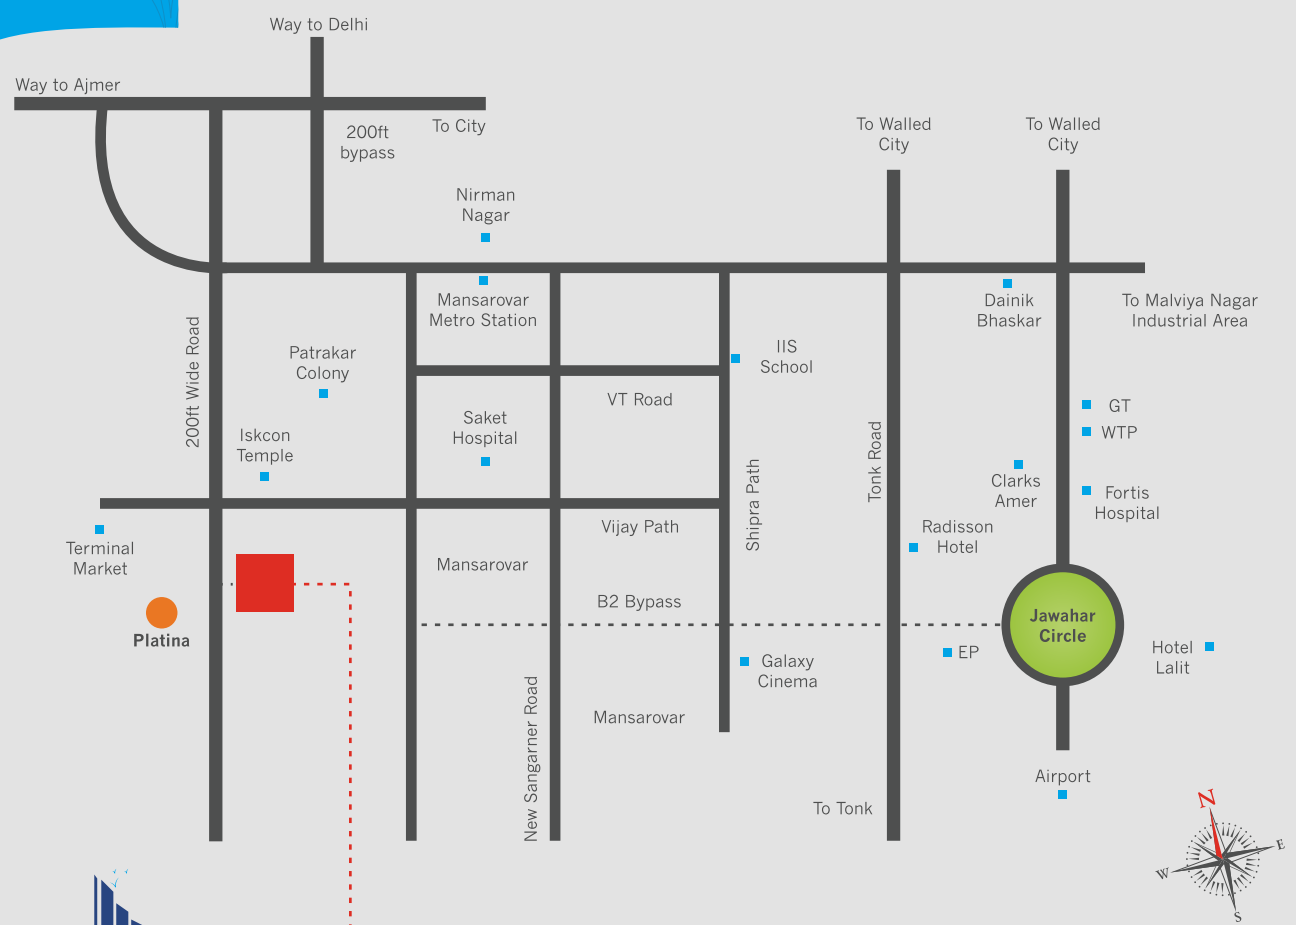

**LOCATION**  
(map not to scale)

Site Address :  
**Sky Lounges**, Opp. Anukampa Platina,  
Mansarovar Ext., Jaipur

*Live life on a higher note!*

**Builders & Developers :**

RERA REG. NO. RAJ/P/2017/051 | RERA WEBSITE - <http://www.rera.rajasthan.gov.in/>